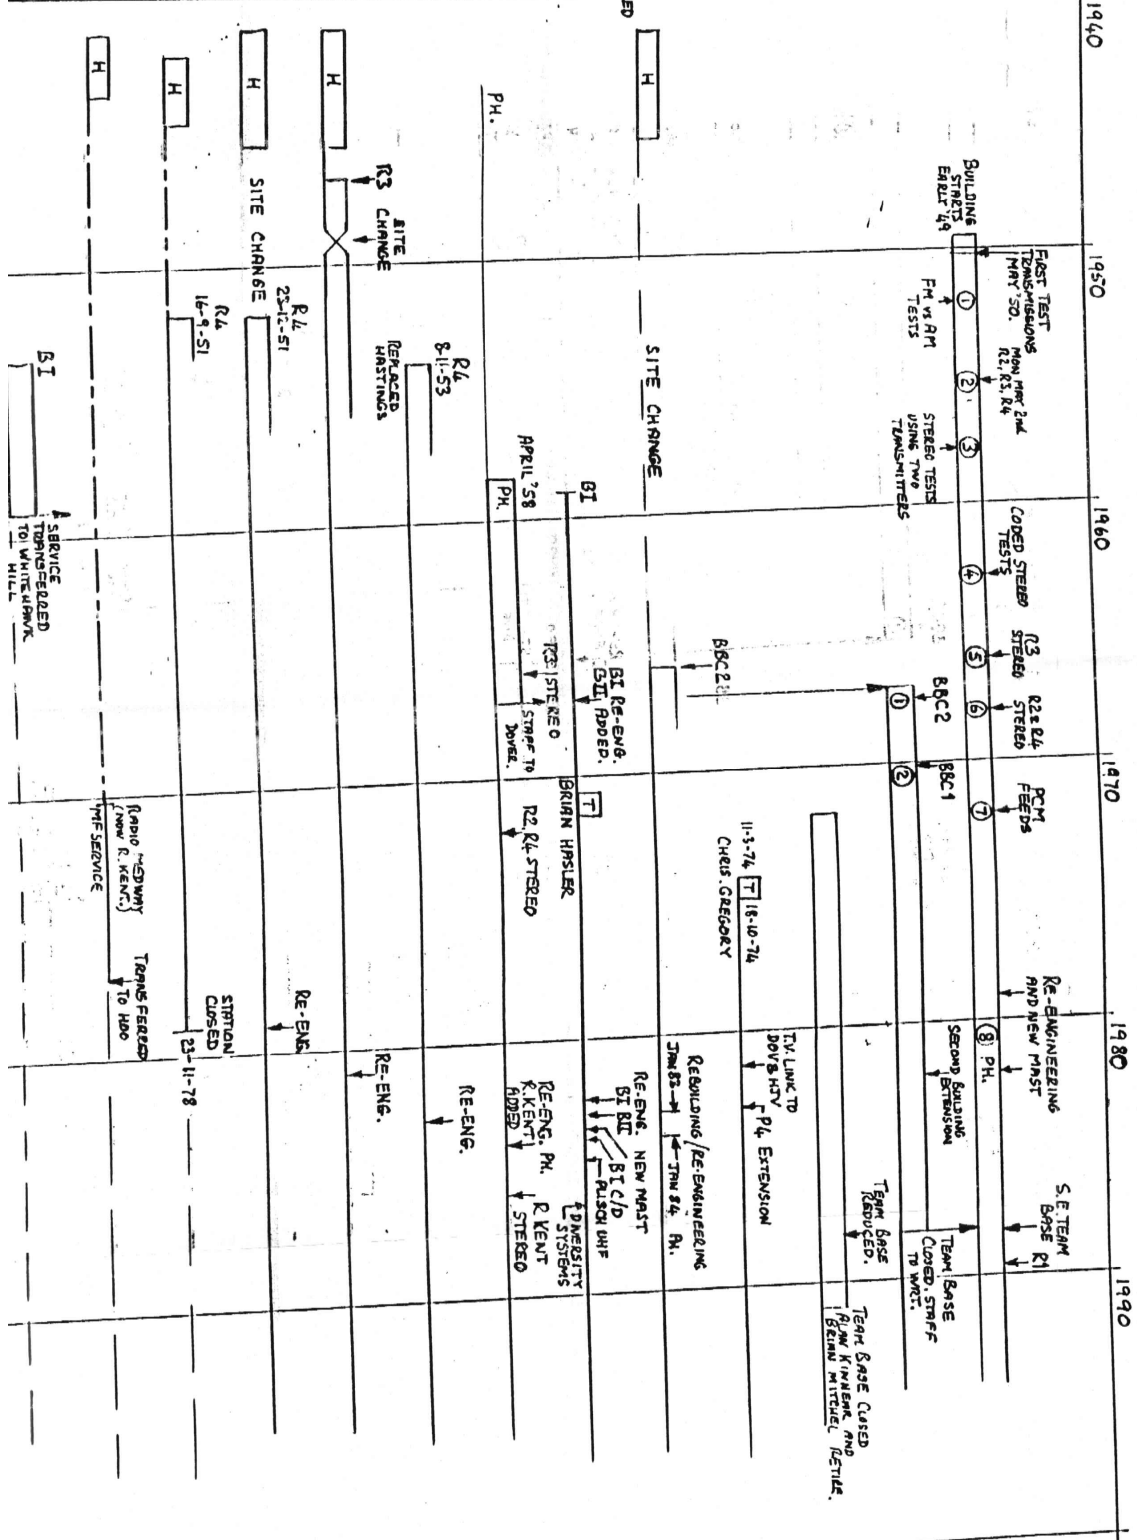

SOUTH-EAST ARCHIVE

OVER VIEW
1940 - 1992

KEY

- SITE MANNED
- SITE UNMANNED
- ↓ EVENT
- ↑ STAFF AND/OR SERVICE, ITEMS FEED
- 'GROUP H' STATION SEE SECTION 2
- STATION CLOSED
- SITE RETAINED
- TEMPORARILY 'BAGY-SITTING' MAINTAINING.
- ③ ④ CROSS REFERENCE TO TEXT.
- PH. CROSS REFERENCE TO PHOTOGRAPHS.

- WIT
- WILSON
- DOV
- HJV
- BRL
- BUESSEL Hill
- TW
- TOMBRIDGE WELLS
- WIL
- WHITBANK HILL
- SGT
- SPRINGATE
- BYZ
- BRW
- BRZ
- BRW
- FKZ
- FAVERHAM
- RMG
- GIL
- GILLINGHAM
- TRUL
- HILL